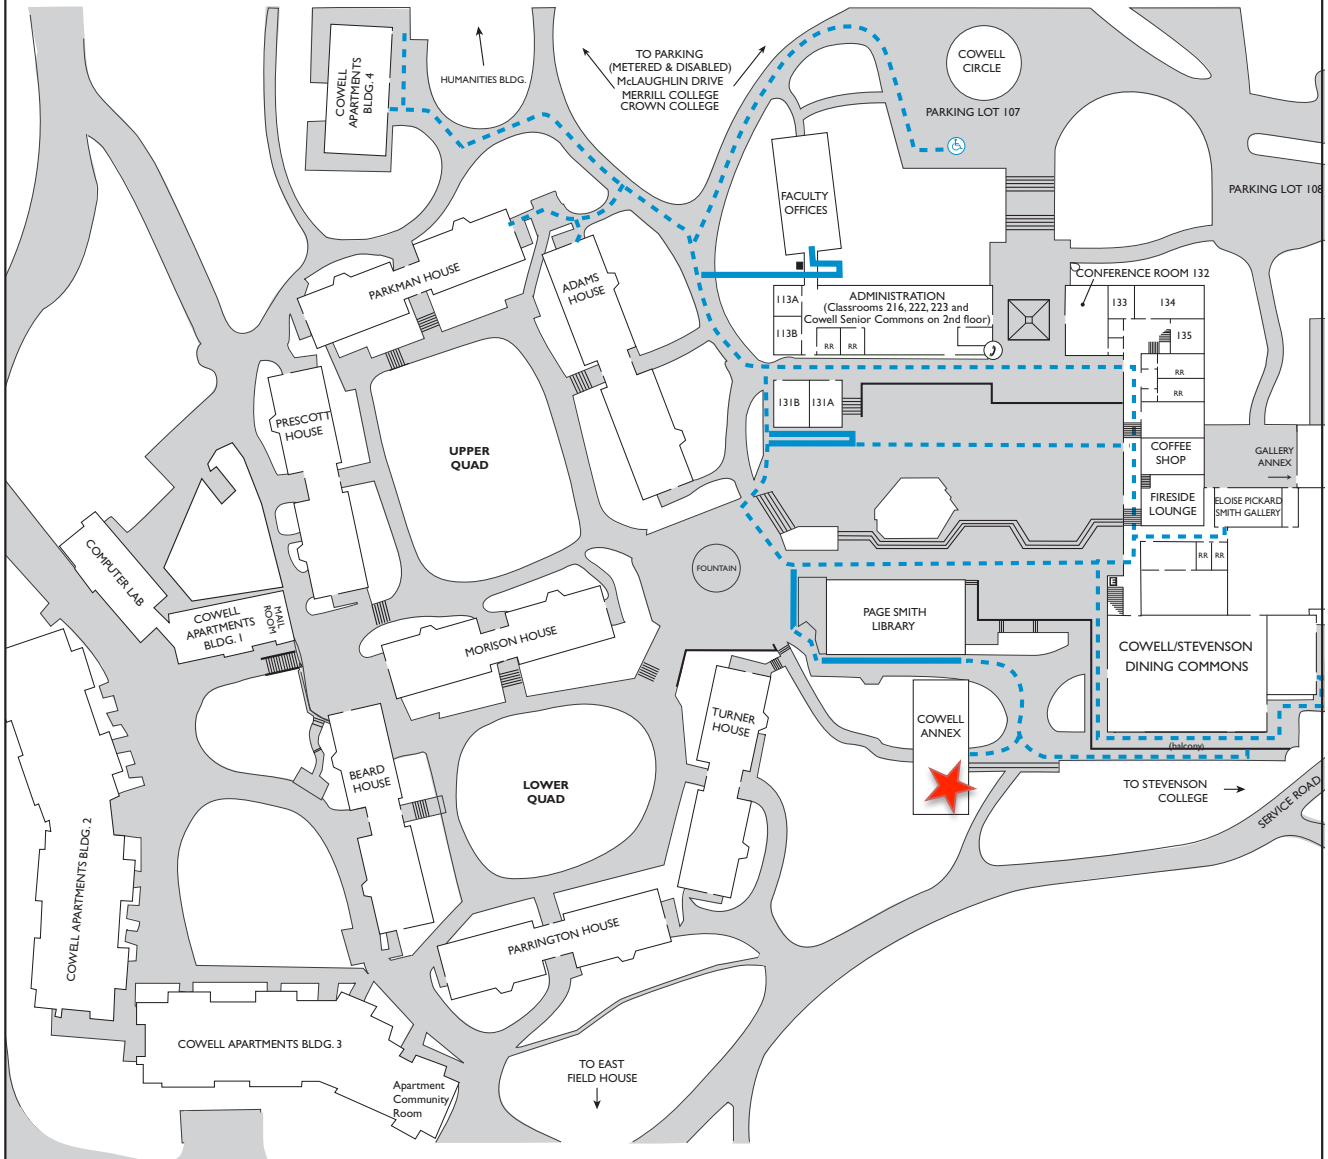

COWELL COLLEGE

- Disabled parking space
- Disabled access path
- Disabled access ramp
- Power-assisted doors
- Emergency blue light phone
- Public phone
- Metered parking
- Campus shuttle stop
- Santa Cruz Metro bus stop
- Stairs
- Elevator
- Restrooms

REV 9/11